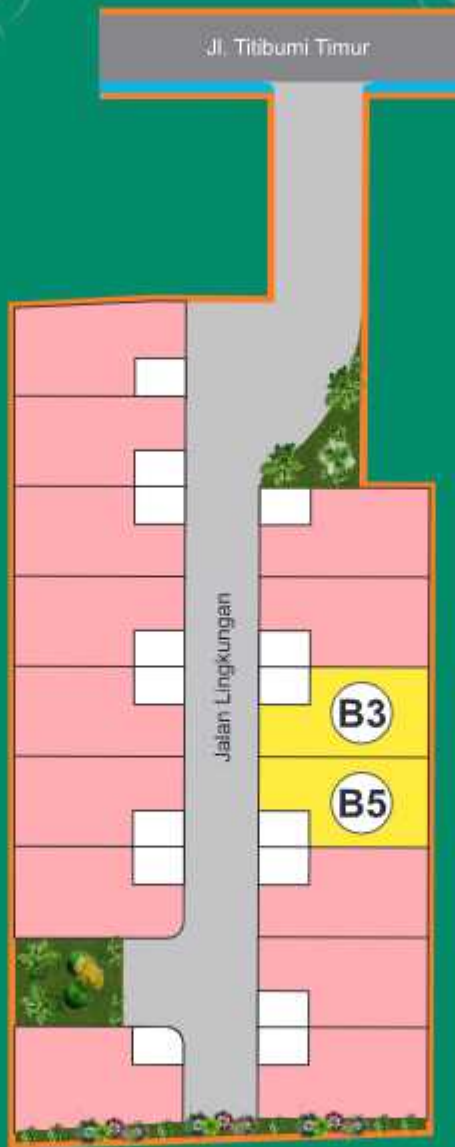

Arsita Regency

Titibumi

BY. MERAPI ARSITA GRAHA

Jl. Titi Bumi Timur, Banyuraden, Gamping, Sleman

FLOOR PLAN Tipe 107

Arsita Regency Titibumi

- 1 
- 3 
- 3 

First Floor

Second Floor

FLOOR PLAN

Typ 47

Arsita Regency
Titibumi

1

2

1

Site Plan