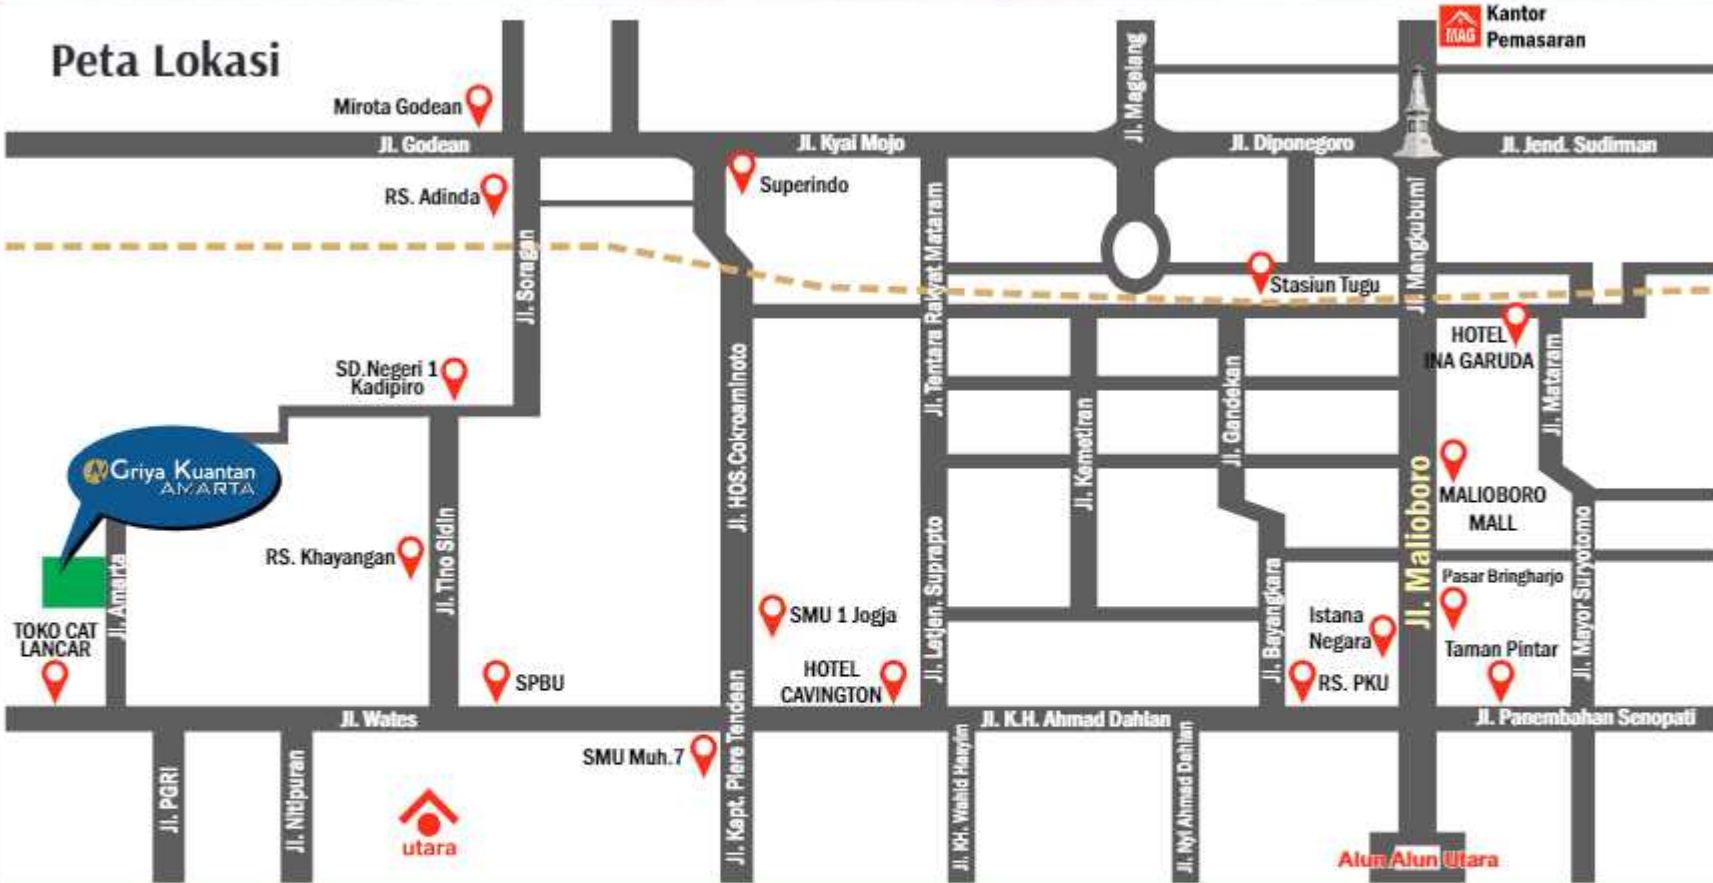

Peta Lokasi