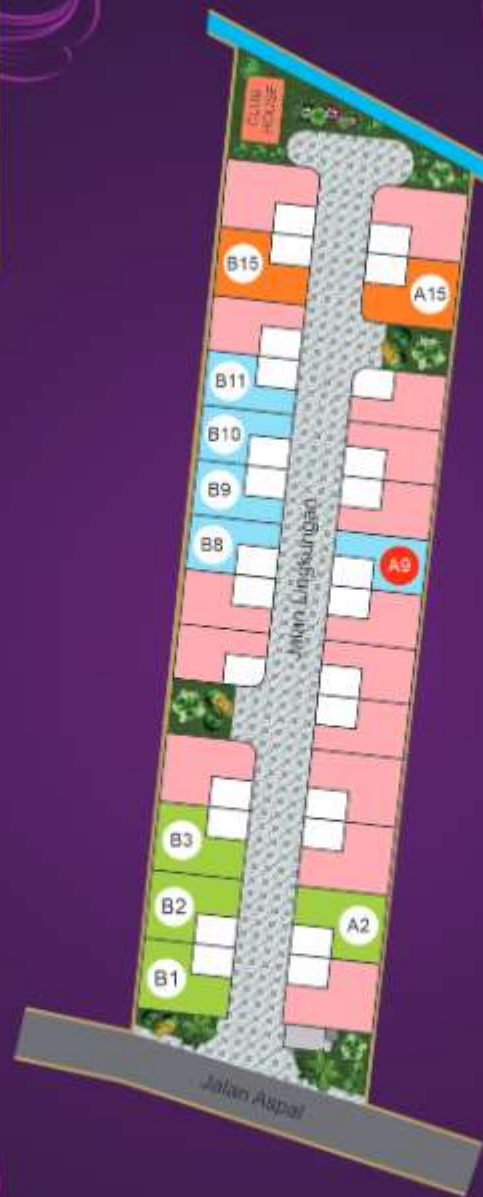

Site Plan

KUANTAN Townhouse
Giwangan

- Tipe 75
- Tipe 81
- Tipe 62/64
- Terjual
- Terpesan

Brosur ini hanya sebagai ilustrasi dan alat bantu pemasaran untuk memperjelas penyampaian informasi, bukan sebagai perjanjian yang mengikat. Ukuran data atau spesifikasi unit kavling maupun lingkungan dapat berubah sewaktu - waktu dan merupakan hak penuh Developer.