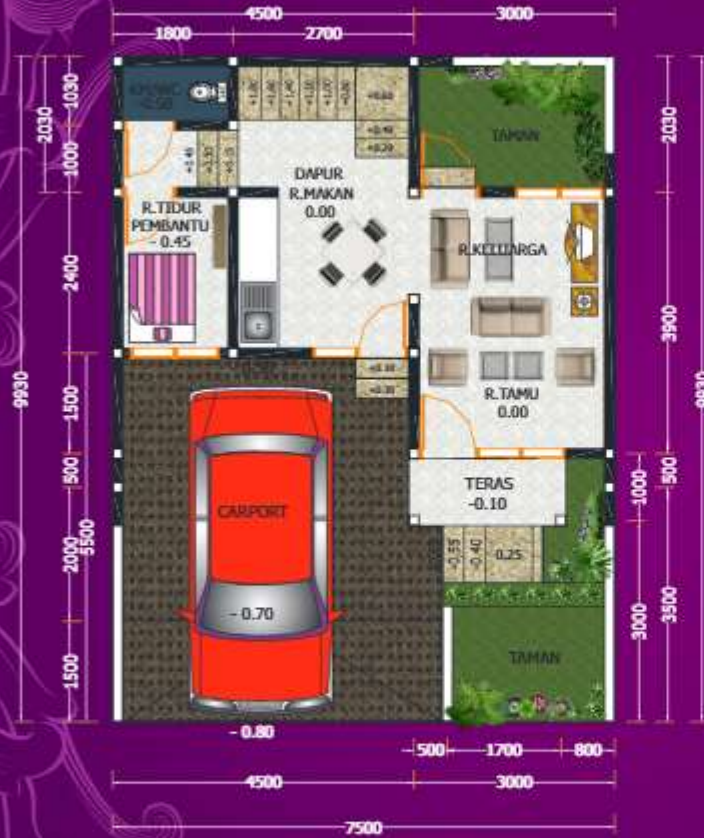

The background is a deep purple color. In the top right and bottom left corners, there are intricate, light purple floral and scrollwork patterns. The main title is centered in the upper half of the page.

 **KUANTAN** **Townhouse**  
Giwangan

A white, symmetrical decorative flourish consisting of a central circular motif with two loops, flanked by horizontal lines that curve upwards at the ends.

BY. MERAPI ARSITA GRAHA

# FLOOR PLAN

## Tipe 75

1

3

2

First Floor

Second Floor